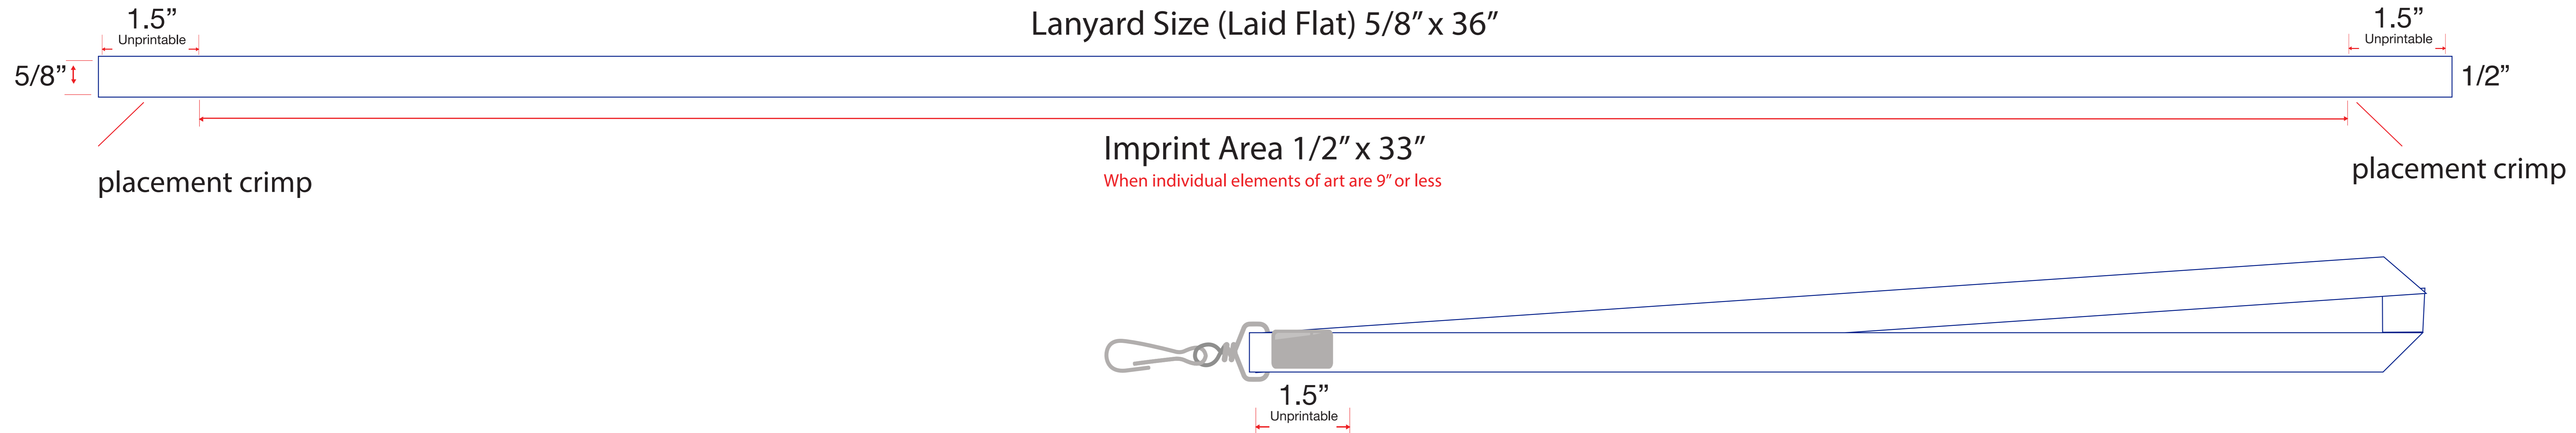

size 100%

ALMOST THERE: TIME TO PROOF

Attached please find your original art file you sent to us, as well as your proof to check that we haven't missed anything!

Please always check colors, spelling, font and graphics carefully.

You are the final proof reader. Carefully review every aspect of this digital proof layout against your original art for accuracy before approval. Once approved, your order will go into production. No order may be modified or cancelled once the proof has been approved and production has begun.

Please always check colors, spelling, font and graphics carefully

Imprint Limitations

- Step and repeat is possible on 32" of lanyard, when design elements are 9" or less
- For art 9" or more. Repeat is restricted to once on both sides